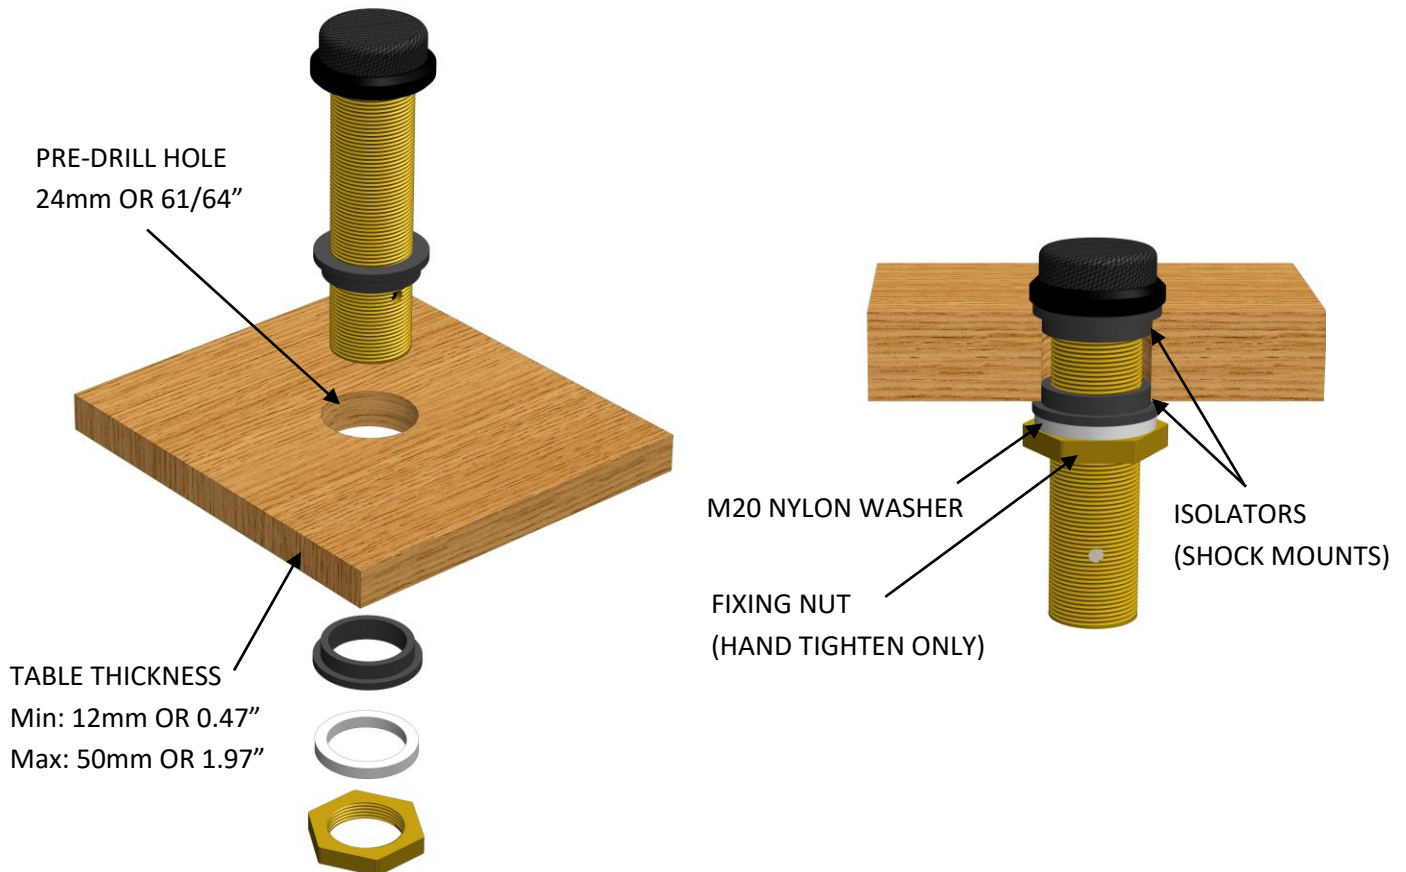

This guide provides drilling and mounting information for the following Clockaudio products:

C 003E-RF, C 004E-RF, C 011E-RF, C 012E-RF, CS "S" SERIES, SM 10, SM 10X5 and SM 20-RF

For more information and advice on Clockaudio products please look on Clockaudio website:
www.clockaudio.com